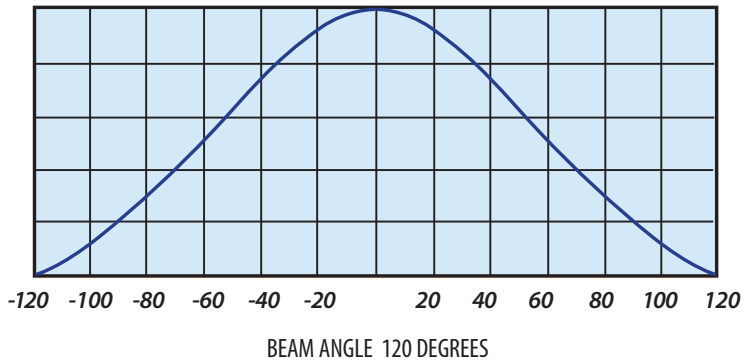

Technical and Ordering Specifications

Light Output Equivalence	25 W Incandescent
Voltage	120 VAC
Frequency	60 Hz/ 50 Hz
Average Power	3 W (at full intensity)
White, ANSI Color Temperature	4500K
Power Factor	>.97
Total Harmonic Distortion	< 20%
Beam Angle	120°
Luminous Flux	200 lm adjusted to poultry spectral sensitivity (130 lm human photopic)
Operating Temperature	-20°C to 45°C
Dimmability Range	100% to 2%
Dimmer Type	Phase Modulation or Amplitude Control
RoHs	Fully Compliant
Rated Life	50000 Hours
Warranty	3 Years (24/7)

PRELIMINARY SPECIFICATIONS

ORDERING INFORMATION

AGRISHIFT FL-FSWR-DE-120-003-120

onceinnovations.com

Once Innovations, Inc. • 5455 Highway 169 N • Plymouth, MN 55442 • P 763. 381. 5621 • F 763. 381. 5698

once®
innovations inc