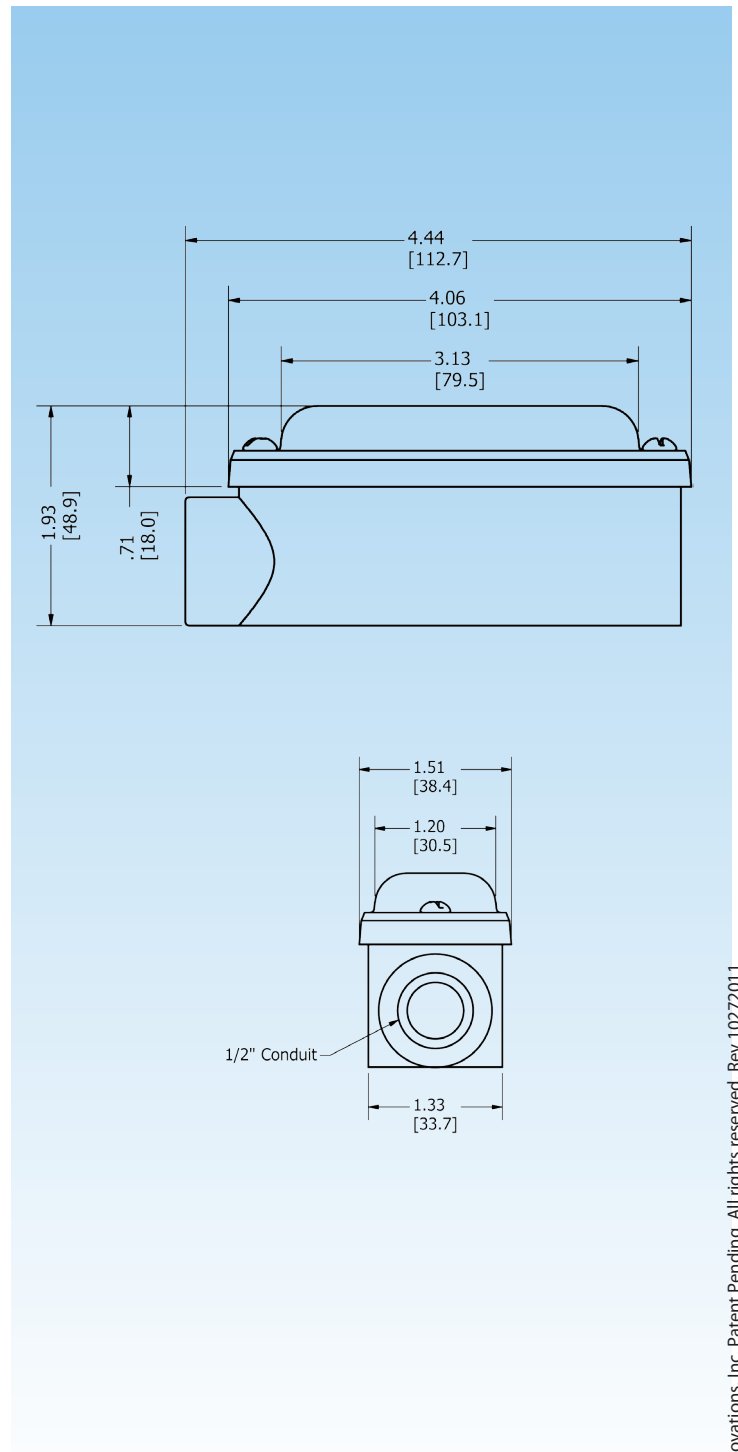

Technical and Ordering Specifications

Light Output Equivalence	25 W Incandescent
Voltage	120 VAC
Frequency	60 Hz/ 50 Hz
Average Power	3 W (at full intensity)
White, ANSI Color Temperature	4500K
Power Factor	>.97
Total Harmonic Distortion	< 20%
Beam Angle	120°
Luminous Flux	200 lm adjusted to poultry spectral sensitivity (130 lm human photopic)
Operating Temperature	-20°C to 45°C
Dimmability Range	100% to 2%
Dimmer Type	Phase Modulation or Amplitude Control
RoHs	Fully Compliant
Rated Life	50000 Hours
Warranty	3 Years (24/7)

PRELIMINARY SPECIFICATIONS

ORDERING INFORMATION

AGRISHIFT FL-FSWR-DE-120-003-120

onceinnovations.com

Once Innovations, Inc. • 5455 Highway 169 N • Plymouth, MN 55442 • P 763. 381. 5621 • F 763. 381. 5698

once®
innovations inc