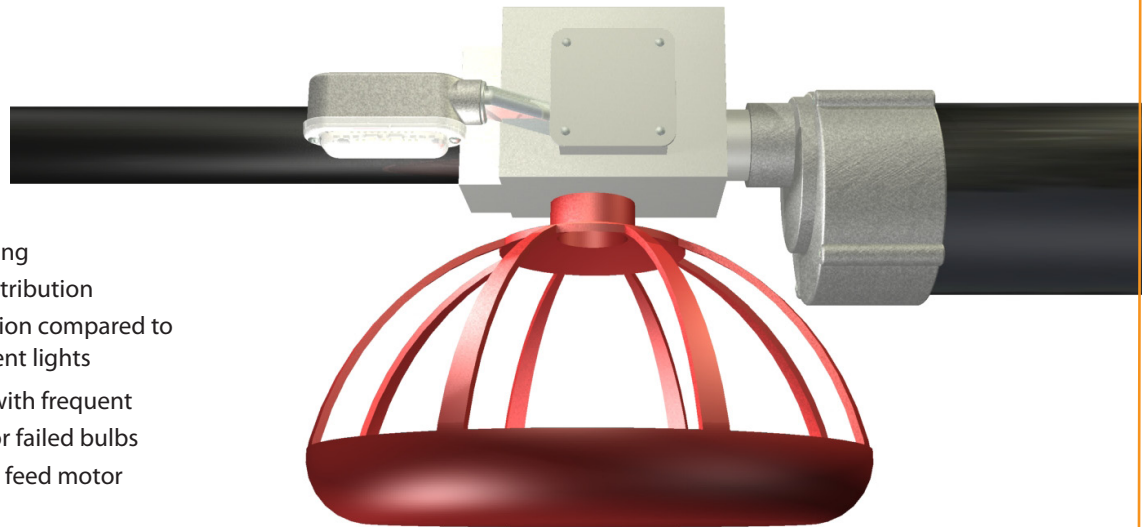

The poultry-optimized AgriShift FL promotes feeding activity at control pans to achieve consistent feed distribution.

- Increases control pan feeding
- Assures consistent feed distribution
- Reduces energy consumption compared to incandescent and fluorescent lights
- Reduces labor associated with frequent replacement of burnt out or failed bulbs
- Installs easily in minutes to feed motor electrical boxes
- Lasts up to 50,000 hours; many times longer than other light sources
- Easily cleaned; sealed from dust & moisture

AgriShift FL is an LED feed lamp that installs easily in minutes to any electrical box of an existing feed distribution motor. Each lamp provides directional light output equivalent to a 25-watt incandescent bulb while using only three watts of input power.

The lamp itself consists of an LED light engine module that is gasket-sealed to a standard dead end conduit body. Each feed lamp is rated for 50,000 hours – four times longer than CFLs and 30 times longer than incandescent bulbs.

LED PERFORMANCE
24/7
3 YEAR
GUARANTEE

“In just minutes you increase control pan feeding activity and achieve consistent feed distribution”.

-Georgia poultry producer

Technical and Ordering Specifications